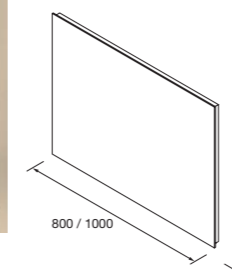

Espejo BLOCK 1000
horizontal vertical luz led
(25 W-57000°K)
IP44 - 700 x 1000 mm
105598 **280 €**